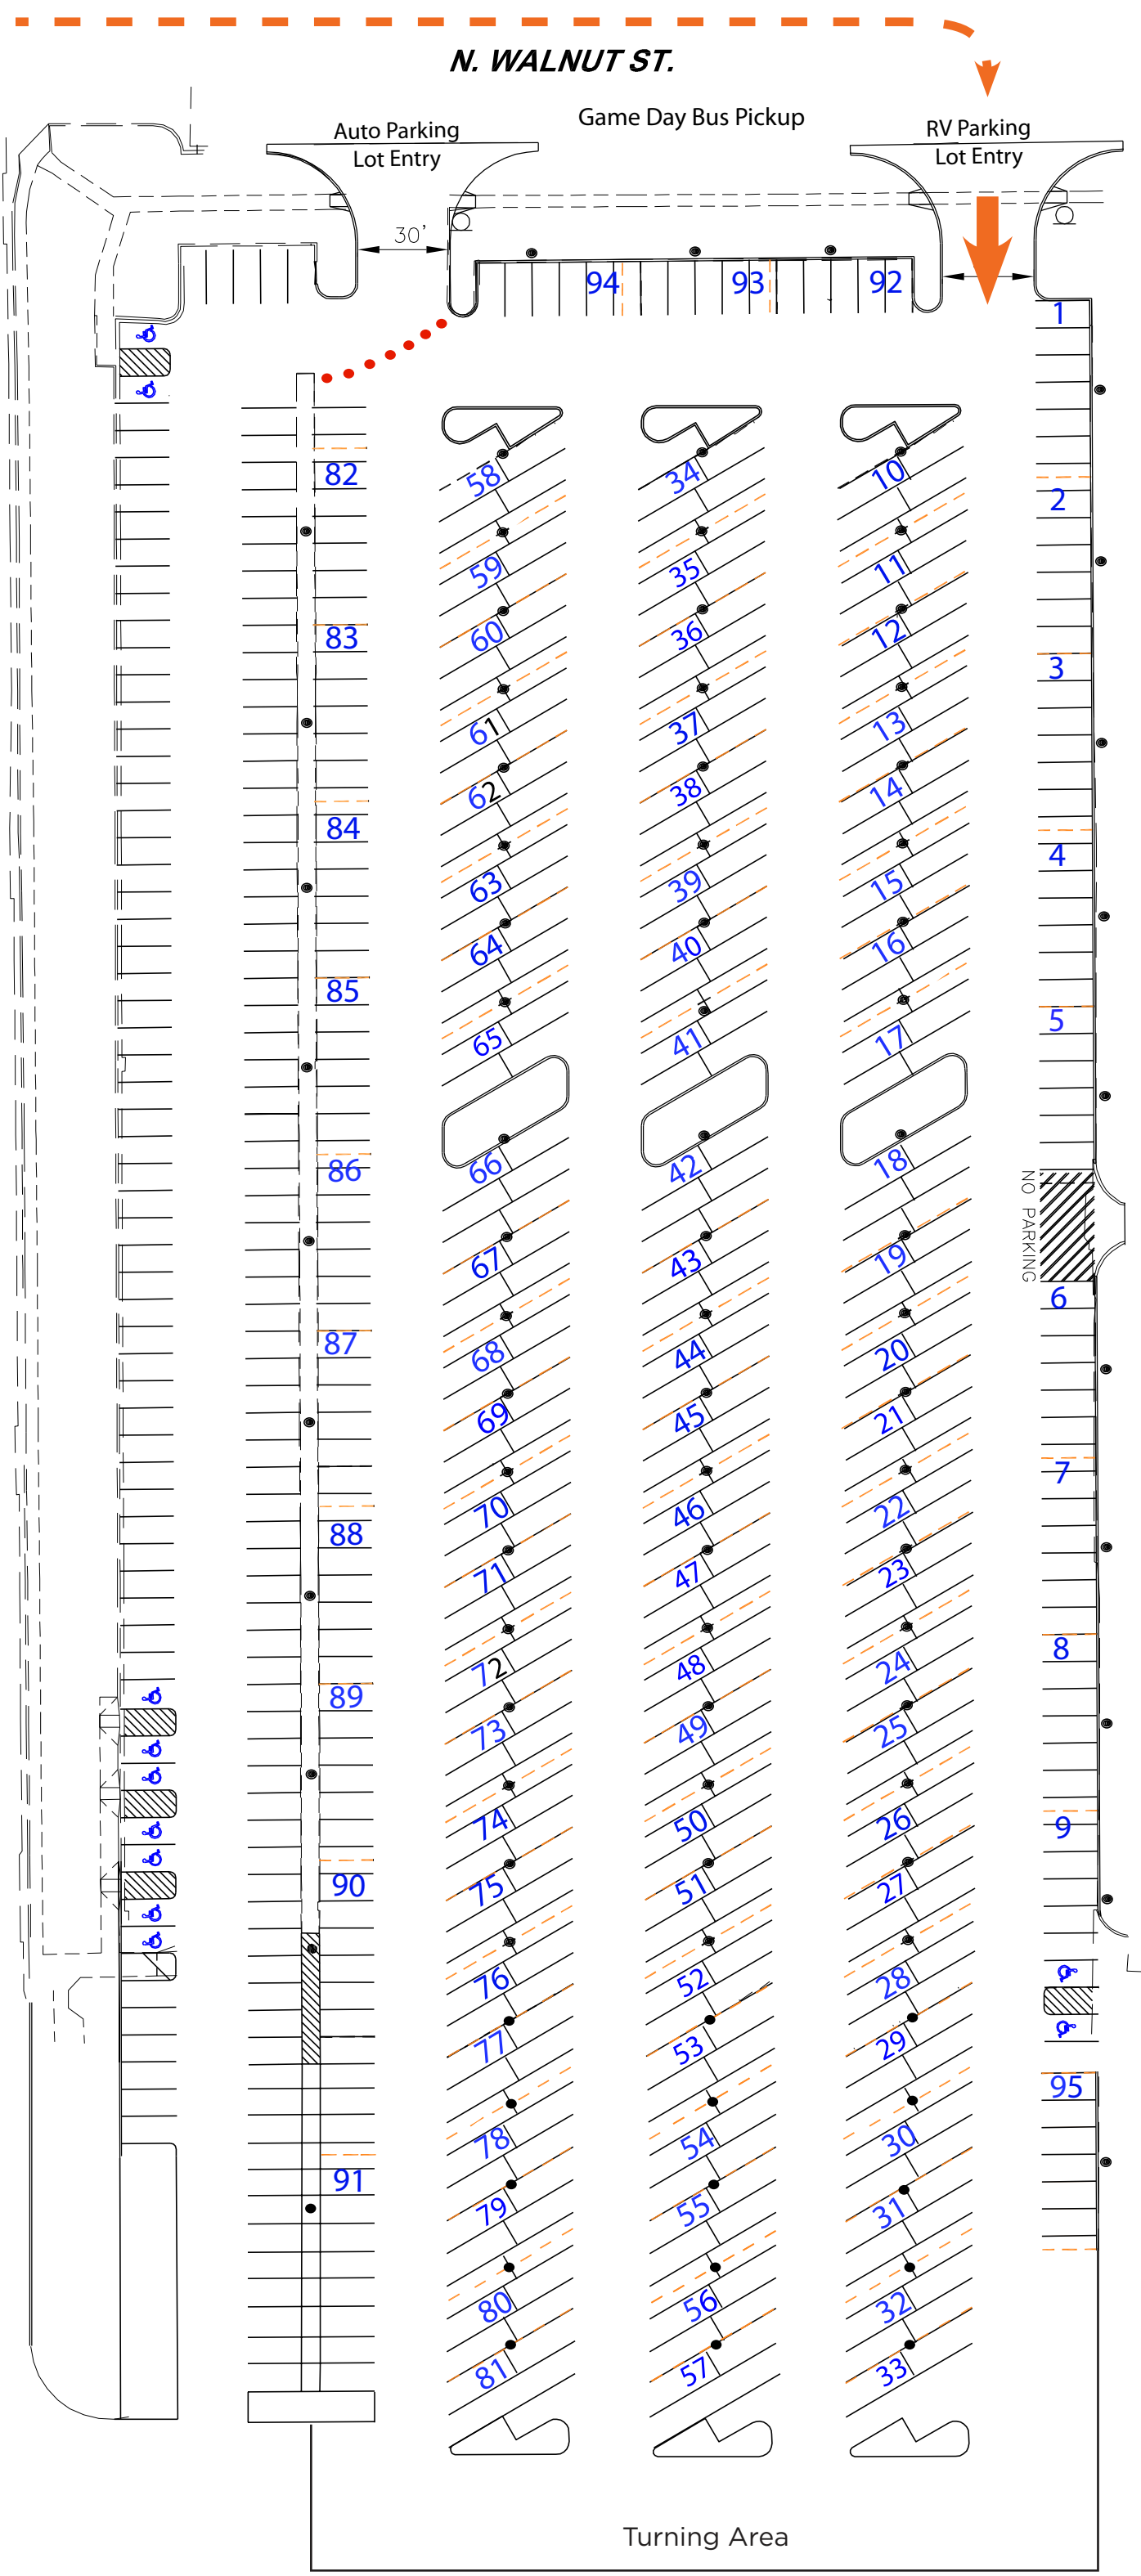

# RV Parking Lot Assignments for Football

The center islands on the 3 pull thru rows will contain electrical distribution panels.

Free RV Parking - Lots 84 & 112  
North of McElroy on Willis

W. HALL OF FAME AVE.

Overflow RV Posse Lots - 71, 81, 102