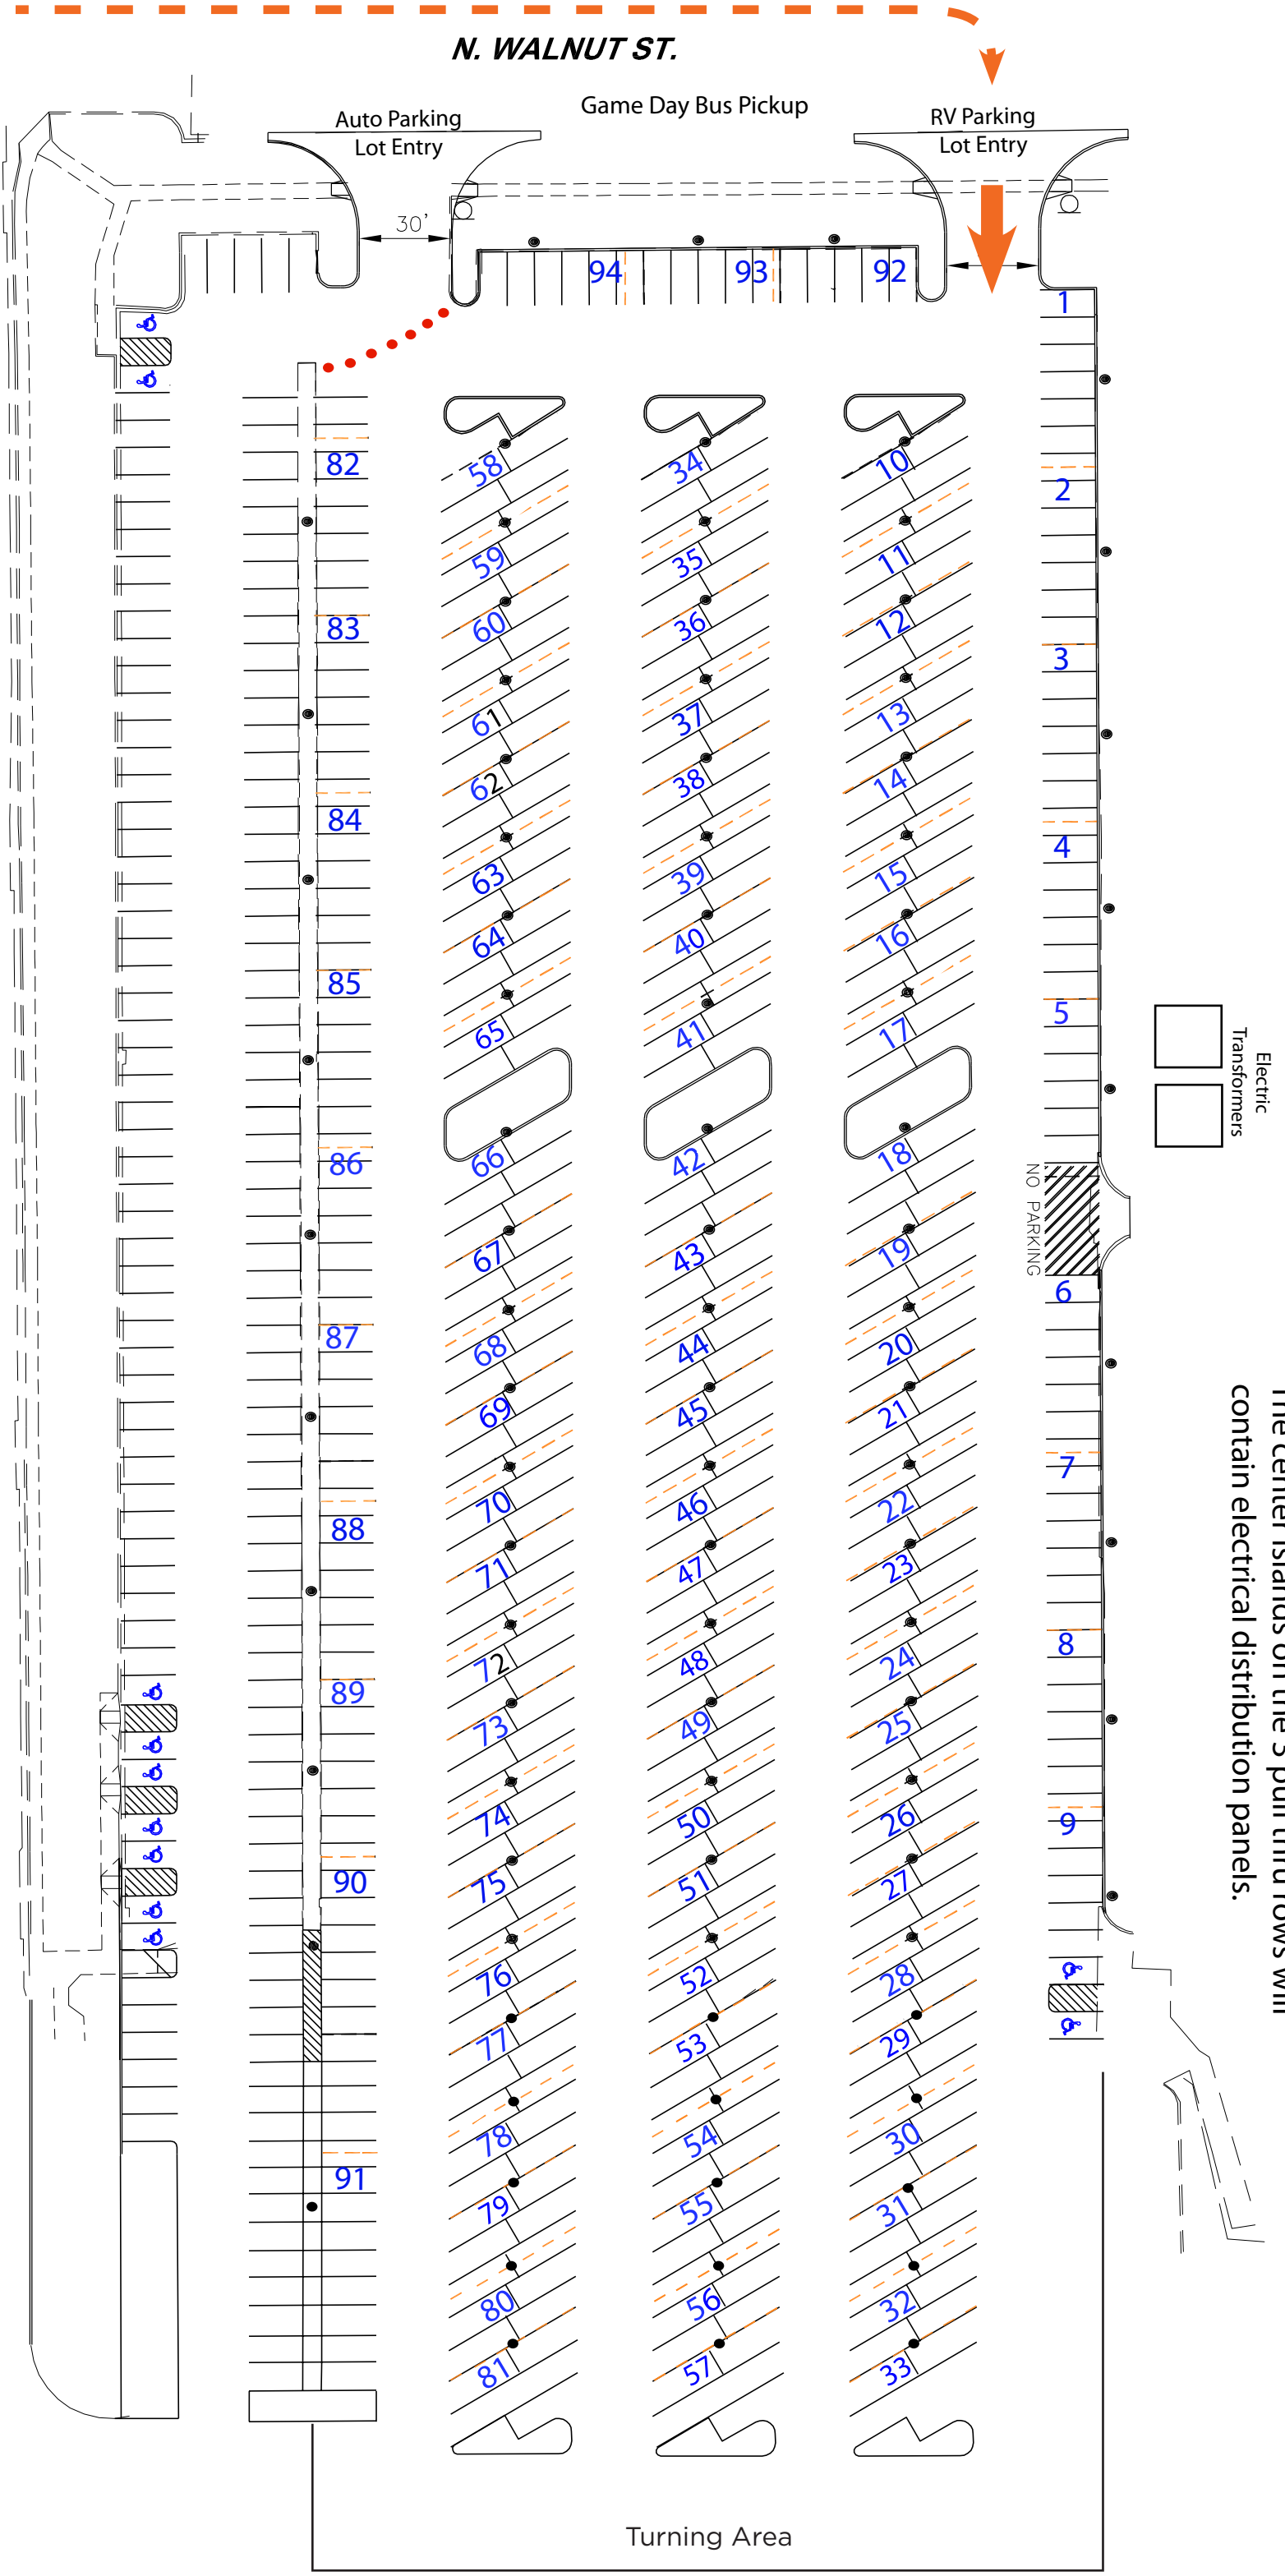

RV Parking Lot Assignments for Football

Light poles are on electric pedestals for slots 1, 6, 10, 15, 19, 39, 44, 48, 53, and 57.

The center islands on the 3 pull thru rows will contain electrical distribution panels.

Free RV Parking - Lots 84 & 112
North of McElroy on Willis

W. HALL OF FAME AVE.

Overflow RV Posse Lots - 71, 81, 102